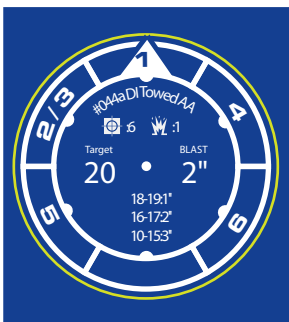

Artillery Token Reverse Side

MechWarrior Laio Incursion: **Artillery Tokens**

MechWarrior Laio Incursion: **Artillery Tokens LE**