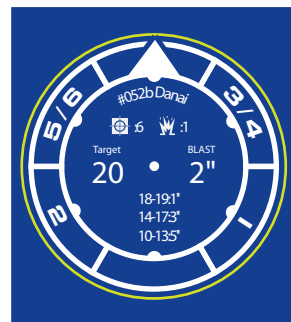

Artillery Token Reverse Side

MechWarrior Laio Incursion: **Artillery Tokens**

MechWarrior Laio Incursion: **Artillery Tokens LE**